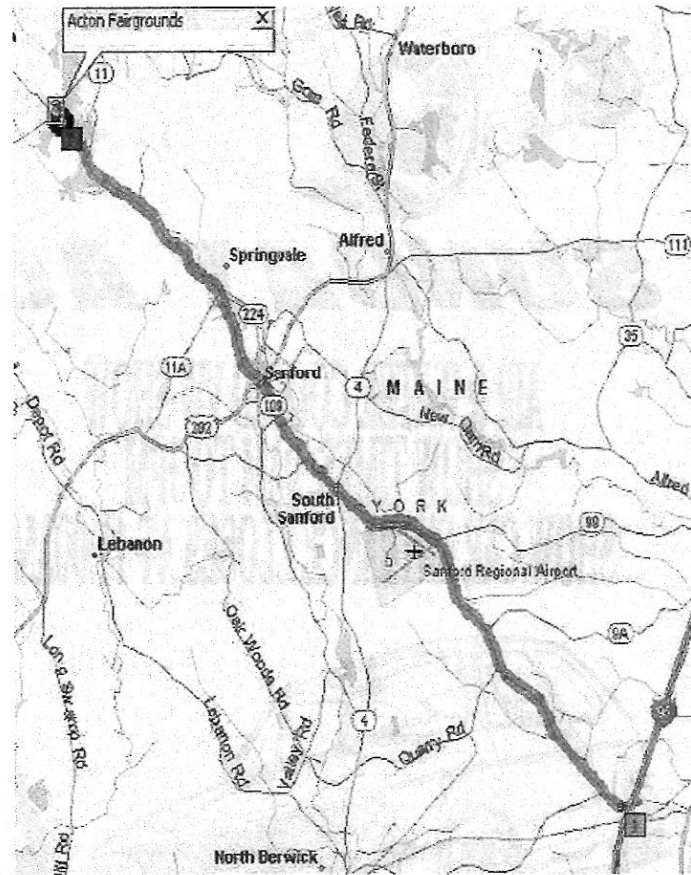

SHOW CLASSES

1. A: Stock Beetle to 1957
   B: Stock Beetle 58-67
   C: Stock Beetle 68-77
   D: Baja
   E: Thing
   F: Karmann Ghia
   G: Convertible Beetle
   (Air cooled)
   H: Bus to 1967
   I: Bus 68-72
   J: Bus 73-79
   K: Bus 80-91
   L: Bus 92 & up
   M: Water cooled A1
   N: Water cooled A2
   O: Water cooled A3
   P: Water cooled A4-A5
   Q: Stock Water cooled A1-A2
   (No Modifications)
   R: Stock Water cooled A3,A4 & A5
   (No Modifications)
   S: Custom/Radical
   T: Dune Buggy
   U: Specail Interest
   V: New Beetle

REGISTRATION

8am to 11:30am

$10.00 Per Vehicle & Driver

$2.00 General Admission

Under 12 free

Vender Space $10.00

(NO VENDING BY SHOW VEHICLES)

From Maine Turnpike:

Take Exit 19 Wells, off Maine Turnpike 195 Turn Right onto Route 109 heading North, keep traveling straight for approximately 16 miles. At the foot of Mousam Lake continuing straight on Route 109.

The fair grounds are approximately 1 mile on the right.

**SHOW CAR ENTEANCE GATE #1
SPECTATOR ENTRANCE GATE #2**

VW Model Contest:

Bring your best plastic model to enter
We also have a JR. Class so come on kids
Show up those adults!

1/64 VW Gravity Drags

Frisbee Toss

This is a family oriented event. NO DRUGS or ALCOHOL ALLOWED!